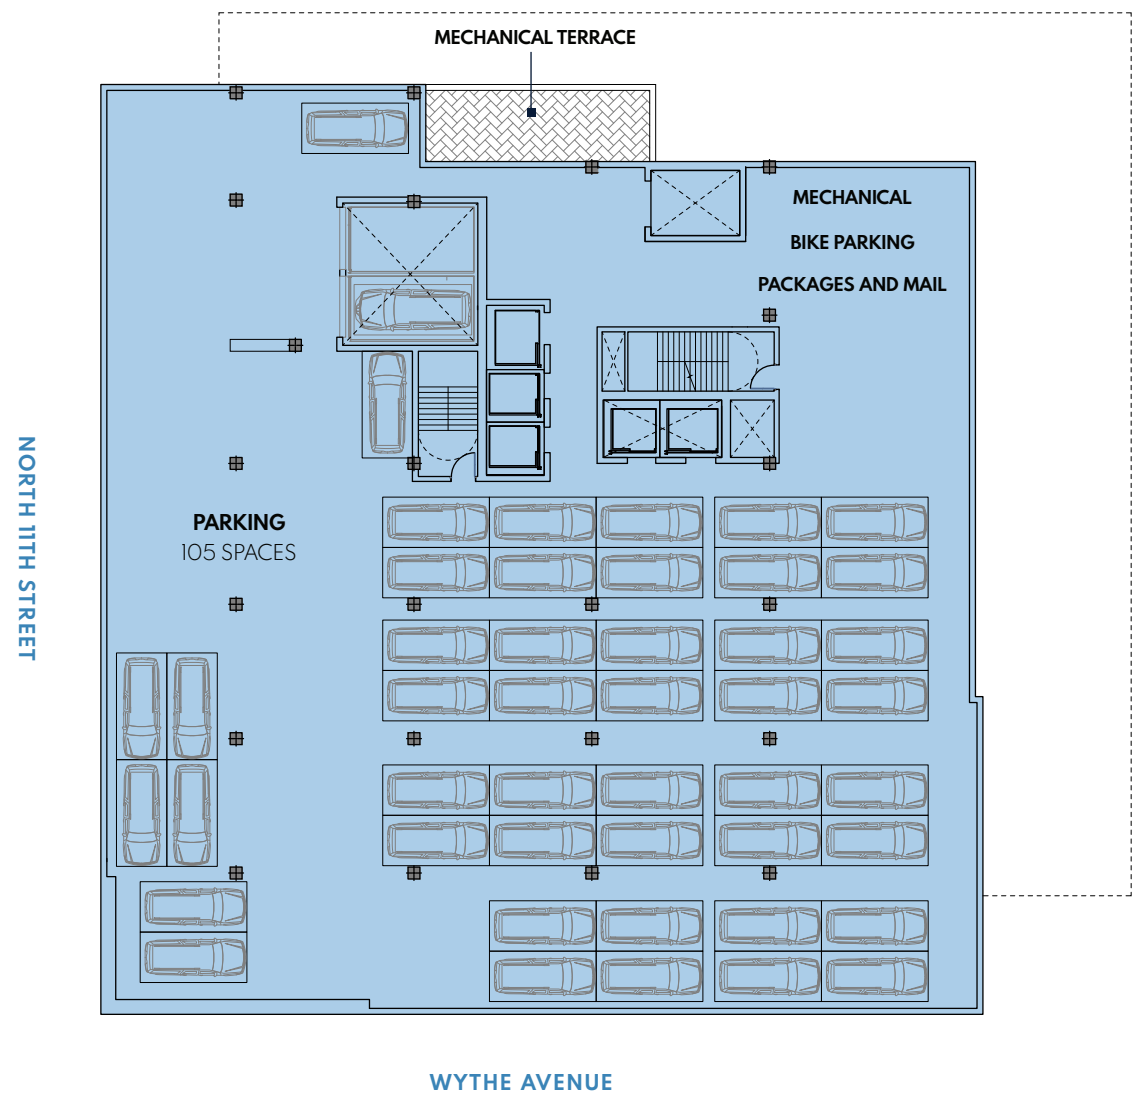

22'
CEILING HEIGHT

SECOND FLOOR

105
PARKING SPACES

CELLAR FLOOR

20,695
SQUARE FEET

GROUND FLOOR

UP TO
13,800
SQUARE FEET

SECOND FLOOR

THIRD FLOOR

17,830
SQUARE FEET

FOURTH FLOOR

22,915
SQUARE FEET

ROOFED
TERRACE
990 SF

NORTH 11TH STREET

WYTHE AVENUE

ROOFED
TERRACE
755 SF

BATHHOUSE
 wthn the bar method

KEY TO GROWTH Speech & Language Therapy
 THE BEDFORD
 ALLSWELL

BEDFORD AVENUE

BUSHWICK INLET PARK

67 KENT

NORTH 10TH STREET
 WYTHE AVENUE
 K'FAR
 Laser Wolf
 the hoxton
 FRESHLY SQUEEZED
JAFFA
 BROOKLYN COCKTAIL & RAW BAR NEW YORK