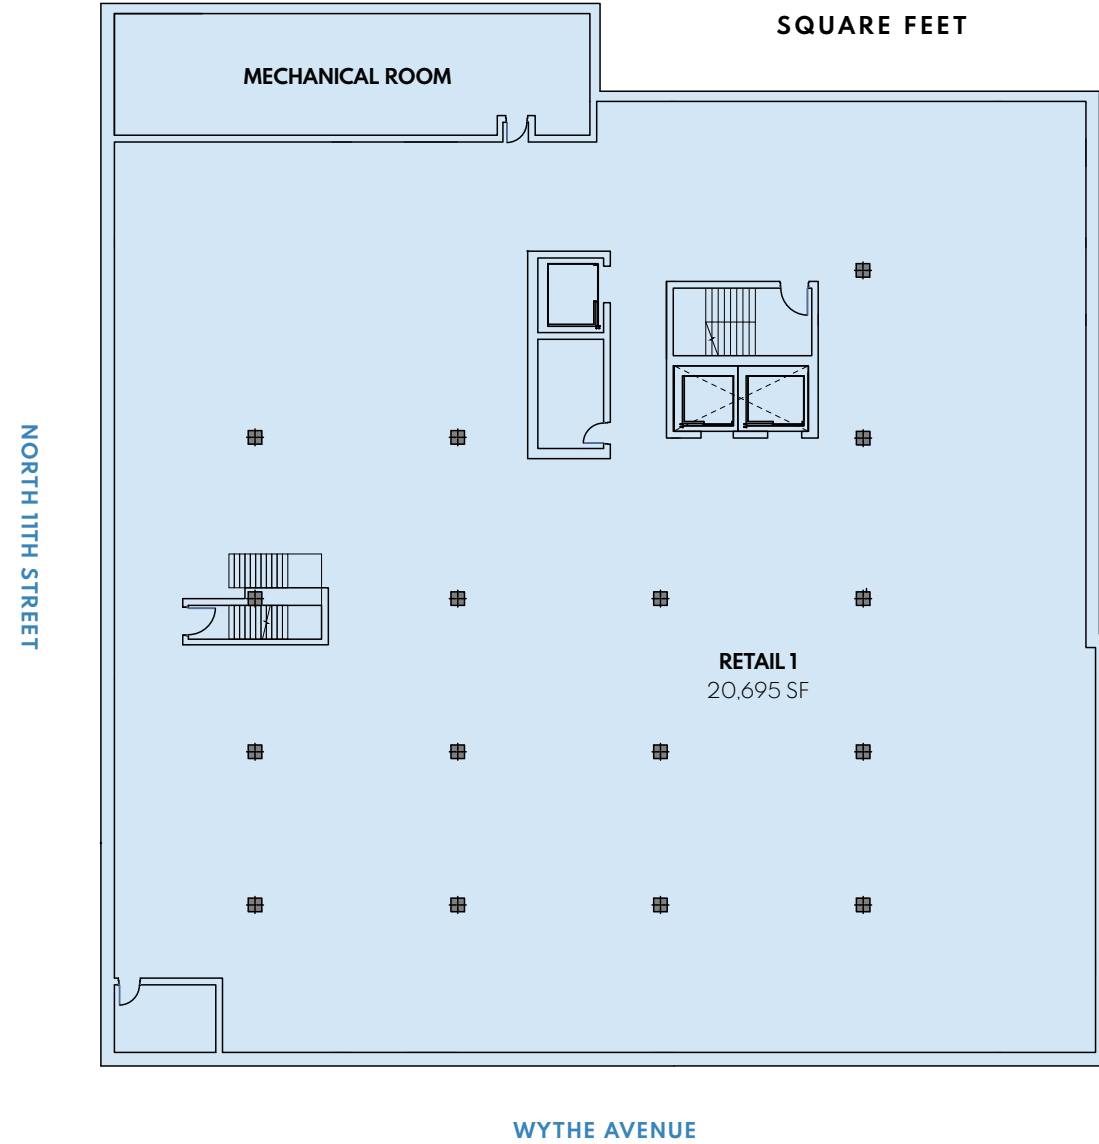

22'
CEILING HEIGHT

SECOND FLOOR

105
PARKING SPACES

CELLAR FLOOR

20,695
SQUARE FEET

GROUND FLOOR

UP TO
13,800
SQUARE FEET

SECOND FLOOR

THIRD FLOOR

17,830
SQUARE FEET

FOURTH FLOOR

22,915
SQUARE FEET

ROOFED
TERRACE
990 SF

NORTH 11TH STREET

WYTHE AVENUE

ROOFED
TERRACE
755 SF