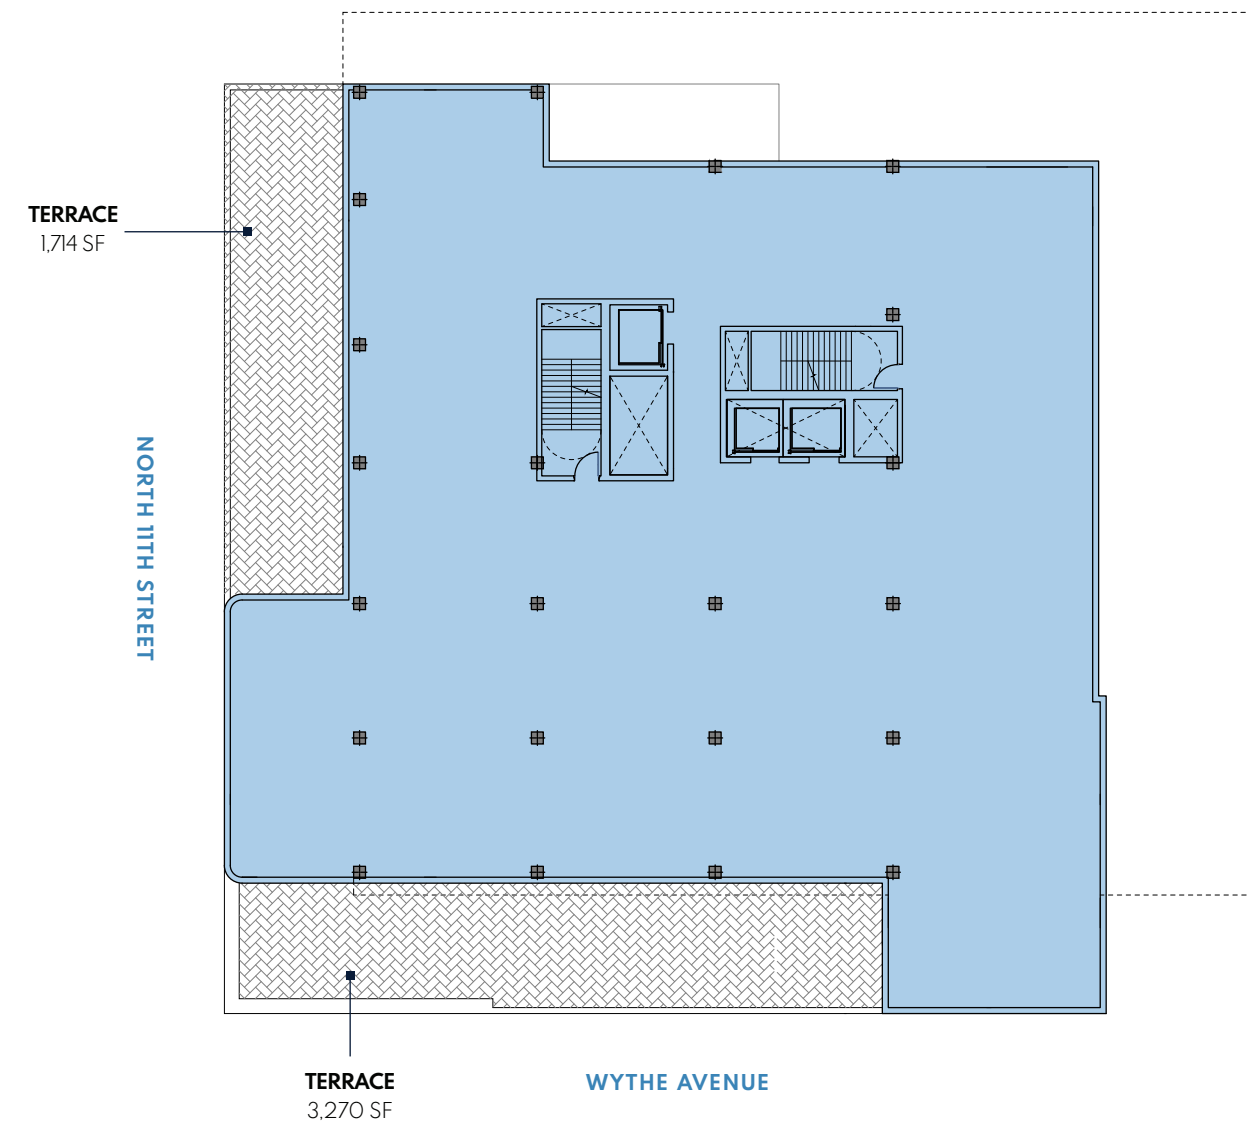

THIRD FLOOR

17,830
SQUARE FEET

19'
CEILING HEIGHT

GROUND FLOOR

UP TO 13,800
SQUARE FEET

24'+
CEILING HEIGHT

FOURTH FLOOR

22,915
SQUARE FEET

22'
CEILING HEIGHT

SECOND FLOOR

105
PARKING SPACES

CELLAR FLOOR

20,695
SQUARE FEET

GROUND FLOOR

UP TO
13,800
SQUARE FEET

SECOND FLOOR

THIRD FLOOR

17,830
SQUARE FEET

FOURTH FLOOR

22,915
SQUARE FEET

ROOFED
TERRACE
990 SF

NORTH 11TH STREET

WYTHE AVENUE

ROOFED
TERRACE
755 SF