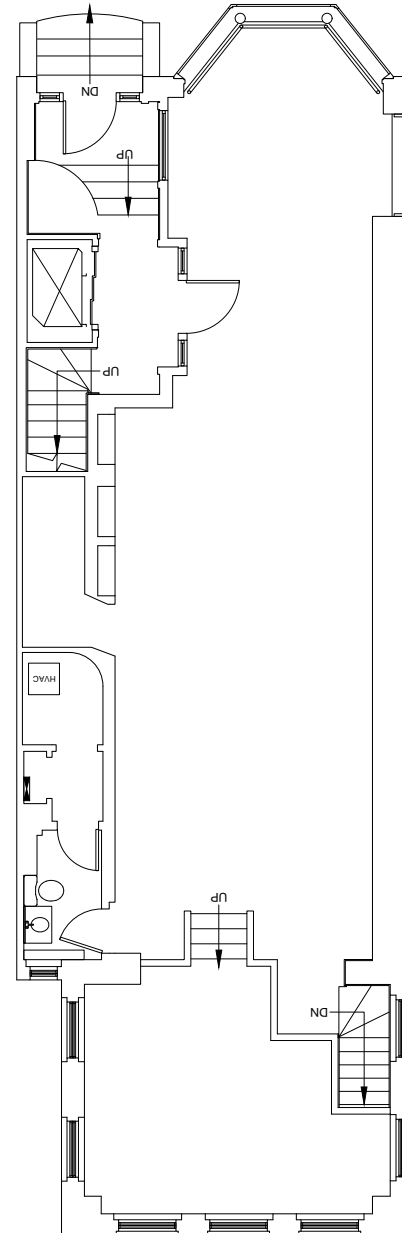

FORMERLY

Bonobos

SIZE

2,199 SF

POSSESSION

Immediate

NEIGHBORS

Saltie Girl, Veronica Beard, Allen
Edmonds, Alo Yoga, European Watch
Company, Suitshop, Google, Blue Bottle
Coffee, and The Capital Burger.

COMMENTS

- Ground floor presence
- Large showcase front windows
- Steps off of Newbury Street

FLOOR PLAN

FOR INQUIRIES, PLEASE CONTACT

AM
PS

 **DISTRICT**
REAL ESTATE ADVISORS

MATTHEW S. KRELL
mkrell@ampsre.com