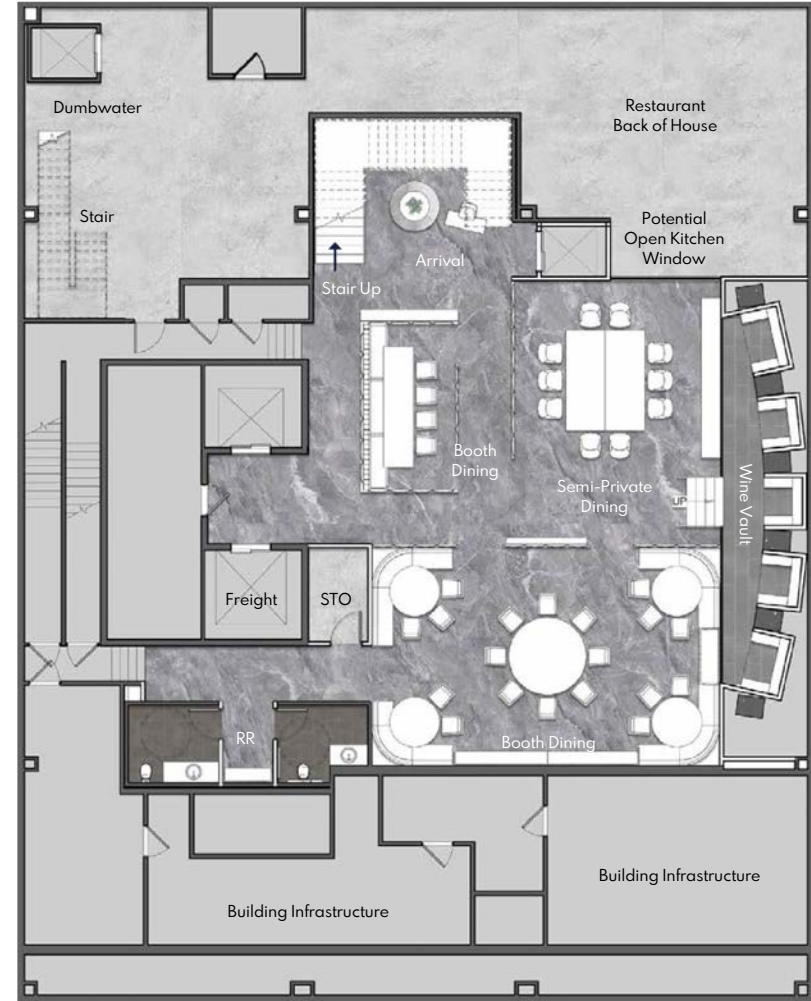

Ground	+/- 4,140 SF
Lower Level	+/- 5,095 SF
Frontage	30' E 53RD ST
Ceiling Height	20'
Cafe	200 SF

KEY FEATURES

- One-of-a-kind restaurant space
- Brand new construction
- First time on the market
- Ownership commitment to Class-a restaurant infrastructure
- Selling lower level with 15' ceilings

Ground | +/- 4,140 SF

30"

Lower Level | +/- 5,095 SF

Cafe | 200 SF

Ground | +/- 4,140 SF

Lower Level | +/- 5,095 SF

30"

CENTRAL PARK