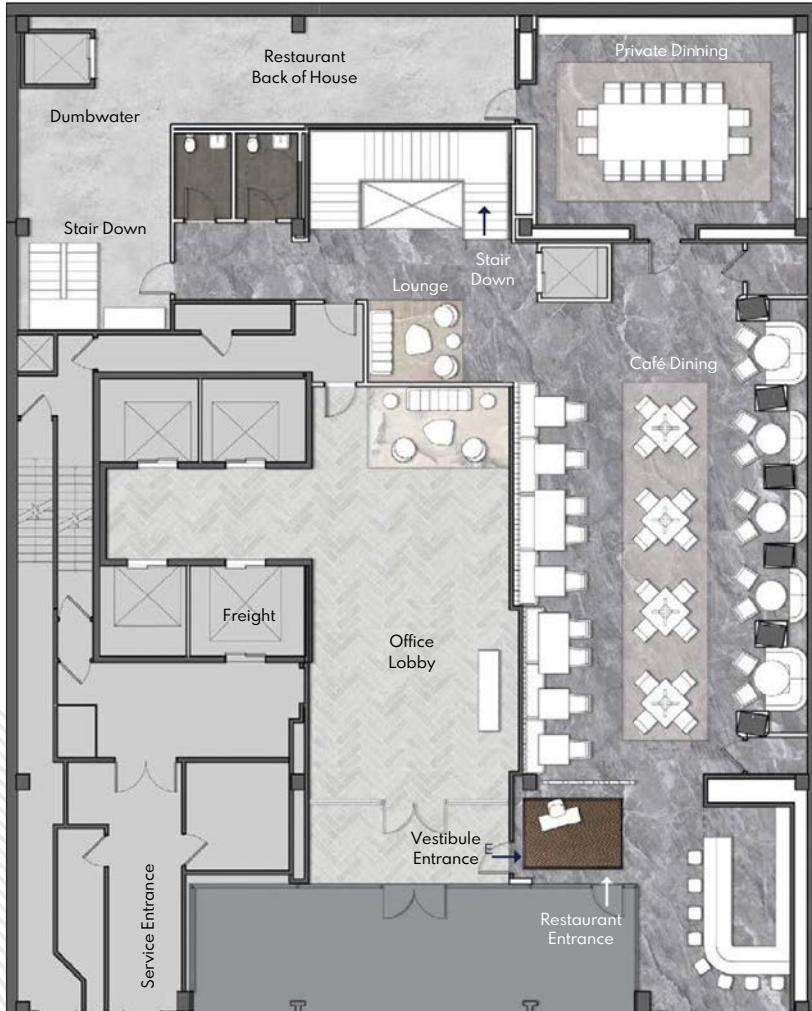

Ground	+/- 4,140 SF
Lower Level	+/- 5,095 SF
Frontage	30' E 53RD ST
Ceiling Height	20'
Cafe	200 SF

KEY FEATURES

- One-of-a-kind restaurant space
- Brand new construction
- First time on the market
- Ownership commitment to Class-a restaurant infrastructure
- Selling lower level with 15' ceilings

Ground | +/- 4,140 SF

30"

Lower Level | +/- 5,095 SF

Cafe | 200 SF

Ground | +/- 4,140 SF

Lower Level | +/- 5,095 SF

30"

CENTRAL PARK