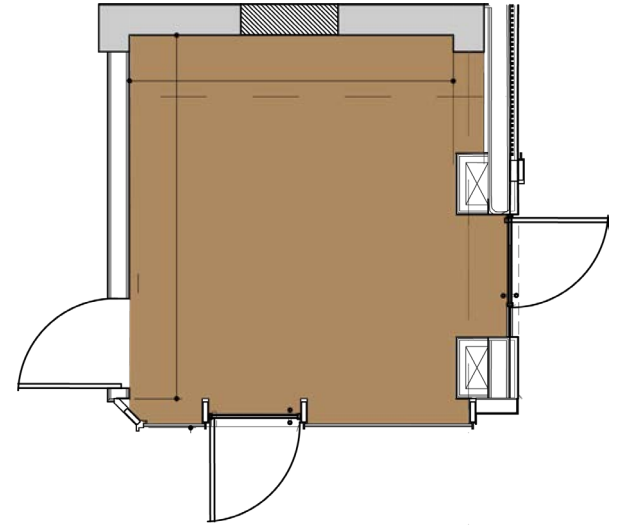

Ground	+/- 4,140 SF
Lower Level	+/- 5,095 SF
Frontage	30' E 53RD ST
Ceiling Height	20'
Cafe	200 SF

KEY FEATURES

- One-of-a-kind restaurant space
- Brand new construction
- First time on the market
- Ownership commitment to Class-a restaurant infrastructure
- Selling lower level with 15' ceilings

Ground | +/- 4,140 SF

30"

Lower Level | +/- 5,095 SF

Cafe | 200 SF

Ground | +/- 4,140 SF

Lower Level | +/- 5,095 SF

30"

CENTRAL PARK