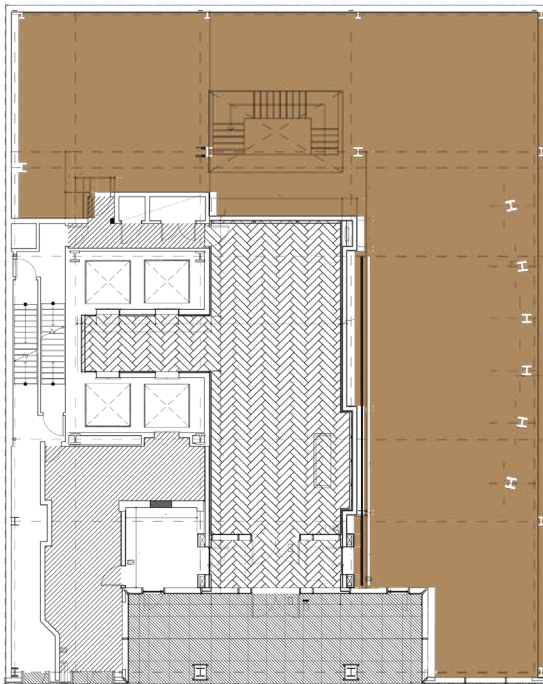

A PREMIER RESTAURANT EXPERIENCE
IN THE HEART OF THE NEW MIDTOWN CULINARY DESTINATION

45 EAST 53RD STREET

5
PARK
53

RESTAURANT
SPACE

45 EAST 53RD STREET

SQUARE FEET

+/- 9,235

GROUND FLOOR SPACE

Ground	+/- 4,140 SF
Lower Level	+/- 5,095 SF
Frontage	30' E 53RD ST
Ceiling Height	20'
Cafe	200 SF

KEY FEATURES

- One-of-a-kind restaurant space
- Brand new construction
- First time on the market
- Ownership commitment to Class-a restaurant infrastructure
- Selling lower level with 15' ceilings

Ground | +/- 4,140 SF

30"

Lower Level | +/- 5,095 SF

Cafe | 200 SF

Ground | +/- 4,140 SF

Lower Level | +/- 5,095 SF

30"

CENTRAL PARK