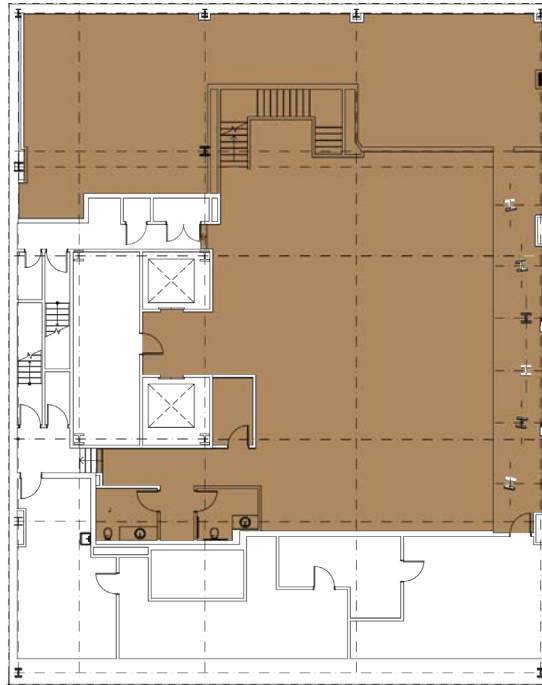

A PREMIER RESTAURANT EXPERIENCE
IN THE HEART OF THE NEW MIDTOWN CULINARY DESTINATION

45 EAST 53RD STREET

5
PARK
53

RESTAURANT
SPACE

45 EAST 53RD STREET

SQUARE FEET

+/- 9,235

GROUND FLOOR SPACE

Ground	+/- 4,140 SF
Lower Level	+/- 5,095 SF
Frontage	30' E 53RD ST
Ceiling Height	20'
Cafe	200 SF

KEY FEATURES

- One-of-a-kind restaurant space
- Brand new construction
- First time on the market
- Ownership commitment to Class-a restaurant infrastructure
- Selling lower level with 15' ceilings

Ground | +/- 4,140 SF

30"

Lower Level | +/- 5,095 SF

Cafe | 200 SF

Ground | +/- 4,140 SF

Lower Level | +/- 5,095 SF

30"

CENTRAL PARK